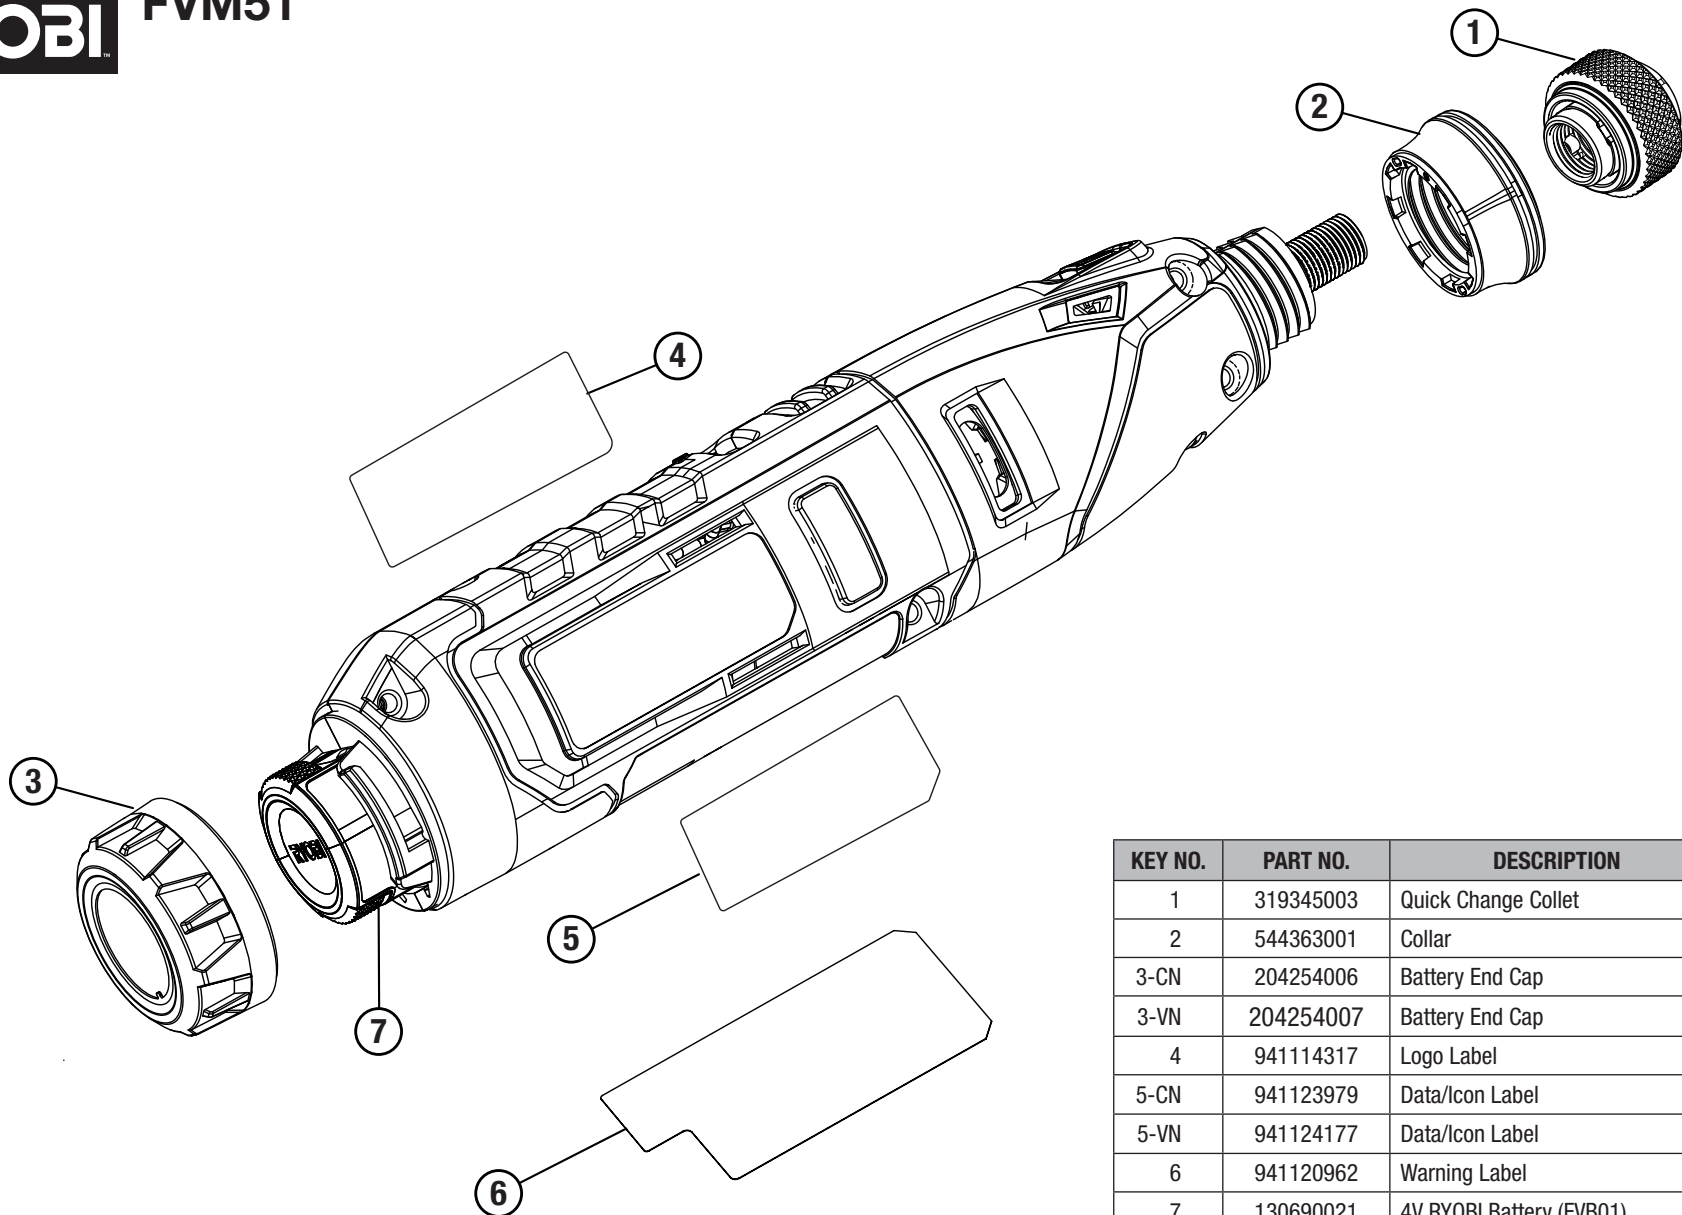

REPAIR SHEET

BRAND
RYOBI

MODEL NO.
FVM51

DESCRIPTION
USB Lithium Rotary Tool

TTI CONSUMER POWER TOOLS, INC.

P.O. Box 1288, Anderson, SC 29622 ■ 1-800-525-2579 ■ www.ryobitools.com

8-21-24 (Rev:03)

The model number and manufacturing location will be found on a label attached to the product. Always mention this information in all communications regarding this product and when ordering parts.

KEY NO.	PART NO.	DESCRIPTION	QTY.
1	319345003	Quick Change Collet	1
2	544363001	Collar	1
3-CN	204254006	Battery End Cap	1
3-VN	204254007	Battery End Cap	1
4	941114317	Logo Label	1
5-CN	941123979	Data/Icon Label	1
5-VN	941124177	Data/Icon Label	1
6	941120962	Warning Label	1
7	130690021	4V RYOBI Battery (FVB01)	1
	Not Shown:		
	318529001	16 Piece Accessory Kit	
	790066001	USB Cable	
	998000733	Operator's Manual	