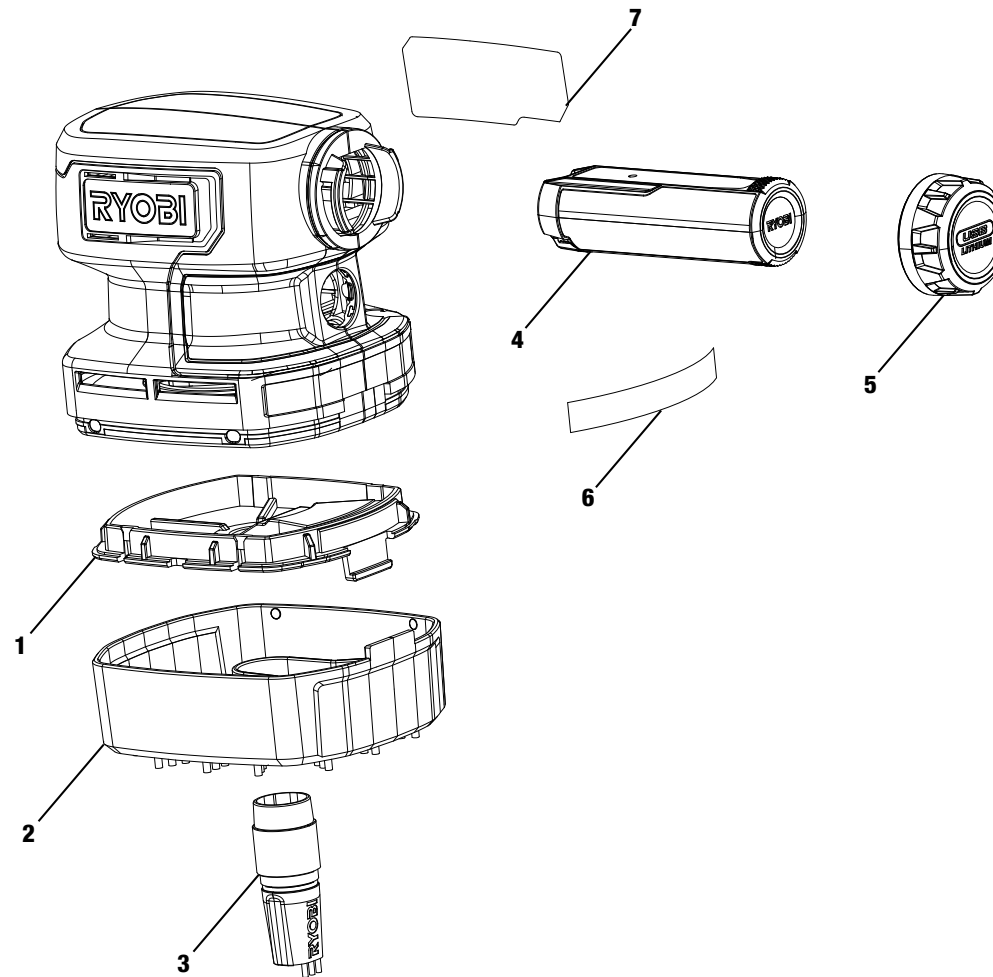

REPAIR SHEET

BRAND
RYOBI

MODEL NO.
FVH67

DESCRIPTION
USB Lithium Desktop Vacuum

TTI CONSUMER POWER TOOLS, INC.

P.O. Box 1288, Anderson, SC 29622 ■ 1-800-525-2579 ■ www.ryobitools.com

2-20-24 (Rev:02)

The model number and manufacturing location will be found on a label attached to the product. Always mention this information in all communications regarding this product and when ordering parts.

PARTS LIST

KEY NO.	PART NO.	DESCRIPTION	QTY.
1	019237001008	Filter Assembly	1
2	CN-019237001005	Dust Cup w/ Bristles	1
	TH-019237005004	Dust Cup w/ Bristles	1
3	CN-019237001013	Crevice Tool	1
	TH-019237005006	Crevice Tool	1
4	FVB01	Battery	1
5	019221001102	Battery Cap Assembly	1

KEY NO.	PART NO.	DESCRIPTION	QTY.
6	CN-01923700101K	Data Label	1
	TH-01923700501K	Data Label	1
7	01923700102K	Battery Statement Label	1
	Not Shown:		
	999000148	Operator's Manual	
	790066001	USB-C Cable	

If a key number has multiple part numbers, please order the part that corresponds with the country of origin shown on the product's data label.

CN = China

TH = Thailand