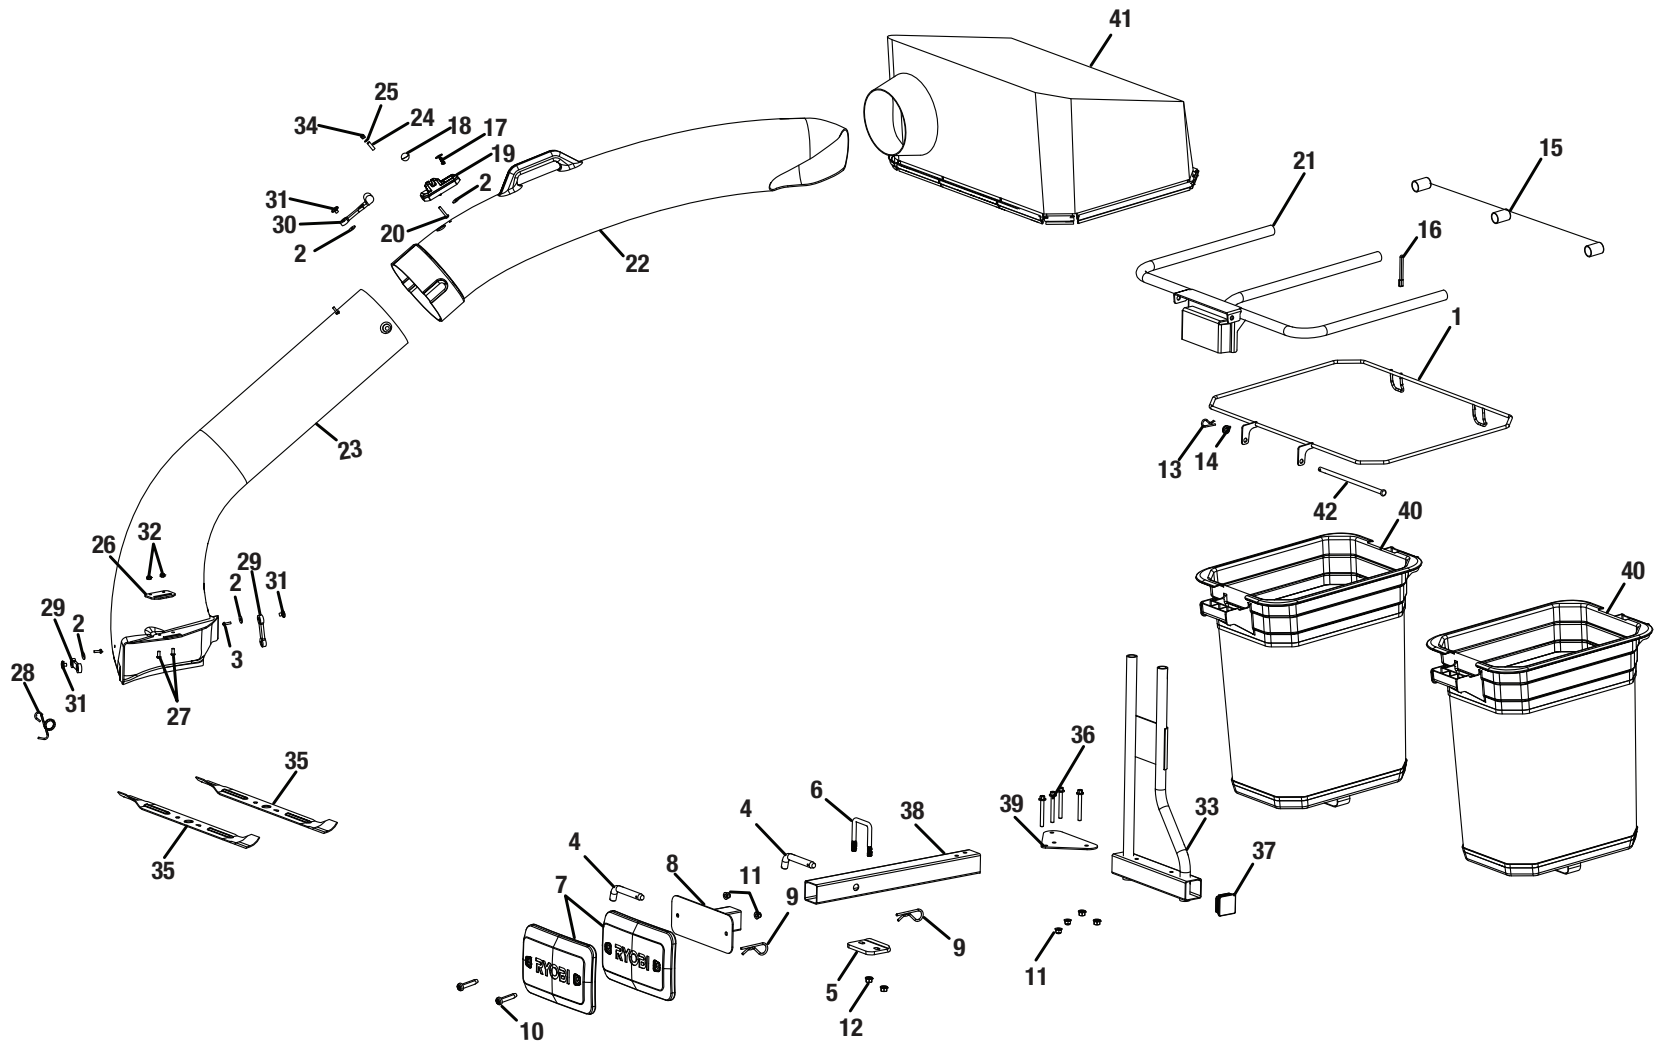

RYOBI ACRM028

ACRM028

PARTS LIST

KEY NO.	PART NO.	DESCRIPTION	QTY.
1	659198002	Upper Frame Bagger Attachment Assembly	1
2	678587003	Washer	4
3	T662563001	Screw (M5 x 16 mm)	1
4	685078001	Pin Rod	2
5	657536002	Hitch Tightener Plate	1
6	685075001	Hitch Tightener U-Rod	1
7	647120001	Counterweight	2
8	657864001	Front Counterweight Bracket	1
9	678238007	Pin R-Clip	2
10	663324001	Screw (M8 x 58 mm)	2
11	678774012	Nut (M8 x 1.25)	6
12	T661716001	Flange Nut (M10 x 1.5)	2
13	696243001	Bagger Cover Lock Pin	1
14	636797001	Washer (OD10.5 x ID20 x 3.0 mm)	1
15	518366001	Drive Tube Cap	3
16	565730001	Rubber Band and Plastic Loop	1
17	660345010	Screw (M5 x 14 mm)	1
18	319767002	Bagger Indicator Ball Assembly	1
19	319767003	U Bagging Indicator Cover Assembly	1
20	662562001	Screw (M5 x 14 mm)	1
21	637937001	Upper Attachment Bagger Assembly	1
22	581024001	Extended Upper Chute	1

KEY NO.	PART NO.	DESCRIPTION	QTY.
23	581025001	Lower Chute	1
24	637941001	Riding Mower Bushing Bungie	1
25	638128014	Washer (M5.3 x 10 mm x 1mm)	1
26	657536004	Lower Chute Support Bracket	1
27	660169075	Screw (M6 x 1 mm)	2
28	696023001	Bagger Latch Spring Kit	2
29	564312001	Mulching Cover Rubber Strap	2
30	564313001	Bagger Tube Connector Rubber Strap	1
31	673645001	Bungie Riding Mower Anchor	3
32	678460002	Lock Nut (M6)	2
33	685183001	Upper Bagger Frame	1
34	662555001	Cap Nut (M5)	1
35	682744002	Deck Bagger Blade	2
36	663505004	Screw (M8 x 1.25 mm)	4
37	546321001	End Cap	1
38	684780001	Front L Frame	1
39	657536003	Triangle Bracket	1
40	312484001	Grass Bag Assembly	2
41	316279003	Bagger Kit Top Cover Assembly	1
42	622101001	Bagger Cover Hinge Pin	1
	Not Shown:		
	999000202	Operator's Manual